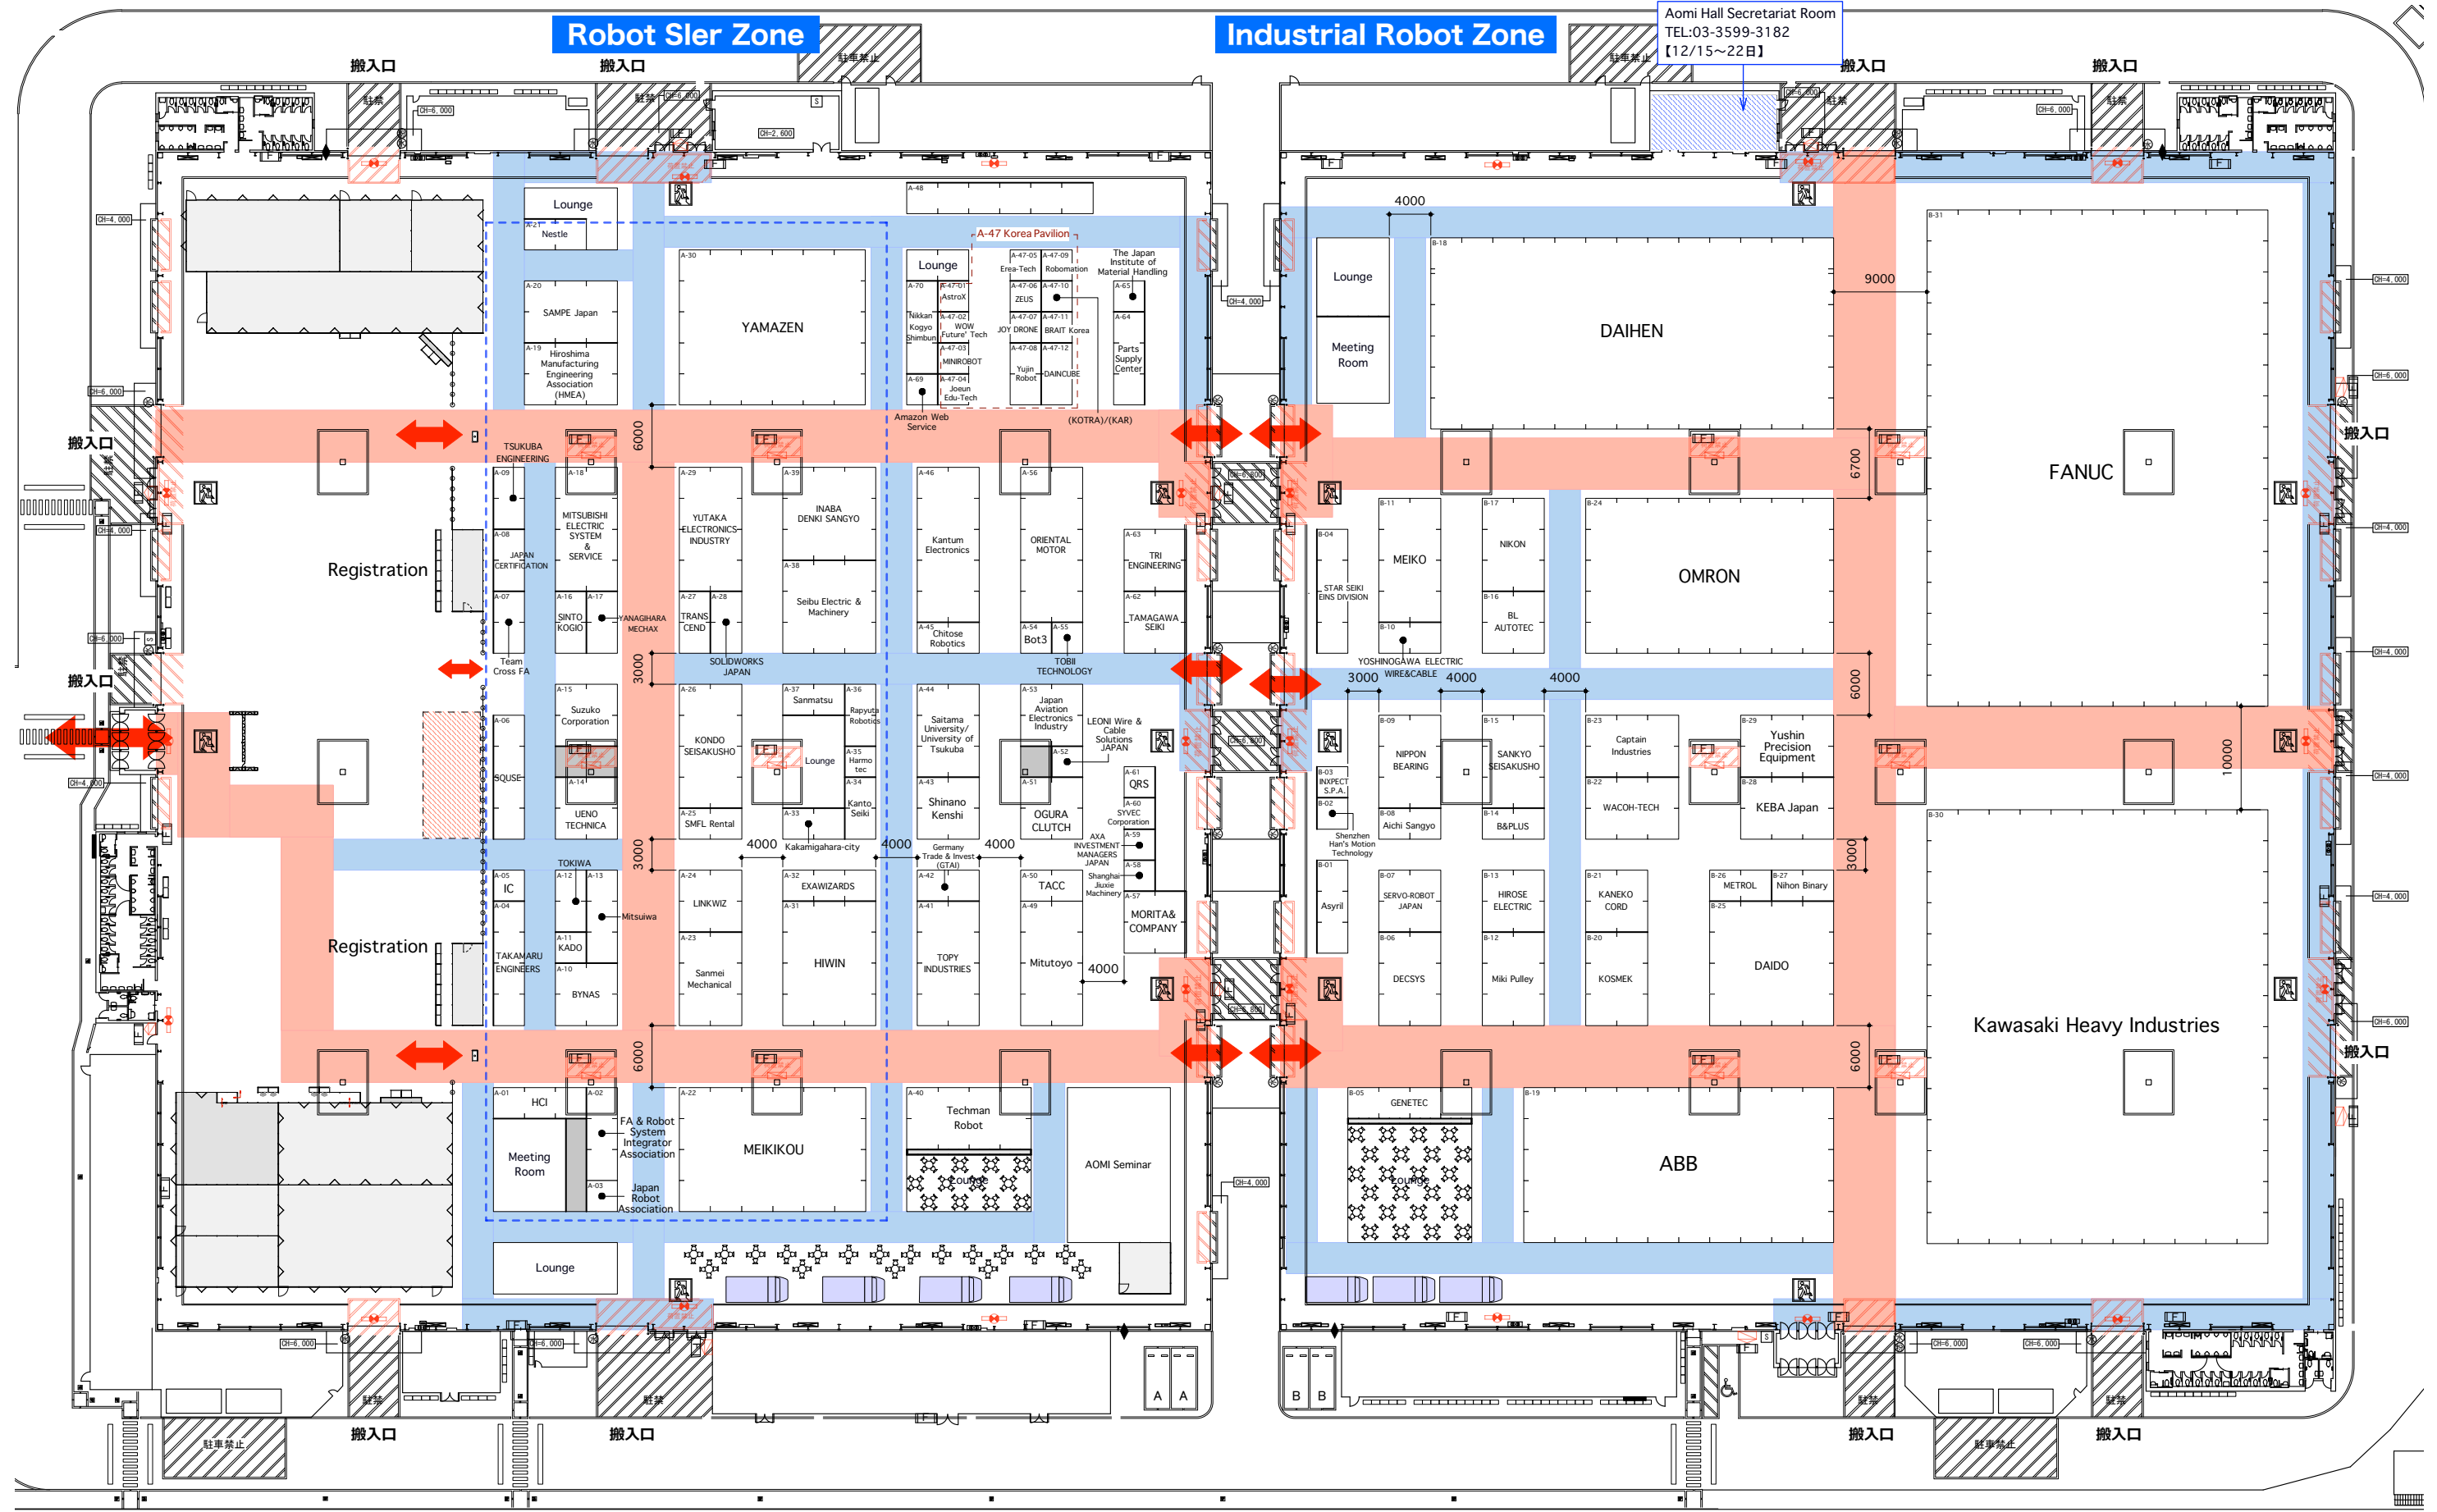

A Hall

B Hall

Robot Sler Zone

Industrial Robot Zone

Aomi Hall Secretariat Room  
TEL:03-3599-3182  
[12/15~22日]

Industrial Robot Zone

Venue : Tokyo Big Sight ,West Hall 3-4

Date : December.18(Wed.)~December.21 (Sat.),2019

## Parts Feeder Exhibition 2019

2019.11.28現在

S=1:600(A3)

全体平面図 英語

Robot Simulation & Vision System

Industrial Robot Zone

Parts Feeder Exhibition

South Hall 3-4

Industrial Robot Zone

Venue : Tokyo Big Sight ,South Hall 3-4

Date : December.18(Wed.)~December.21 (Sat.),2019

## Service Robot Zone