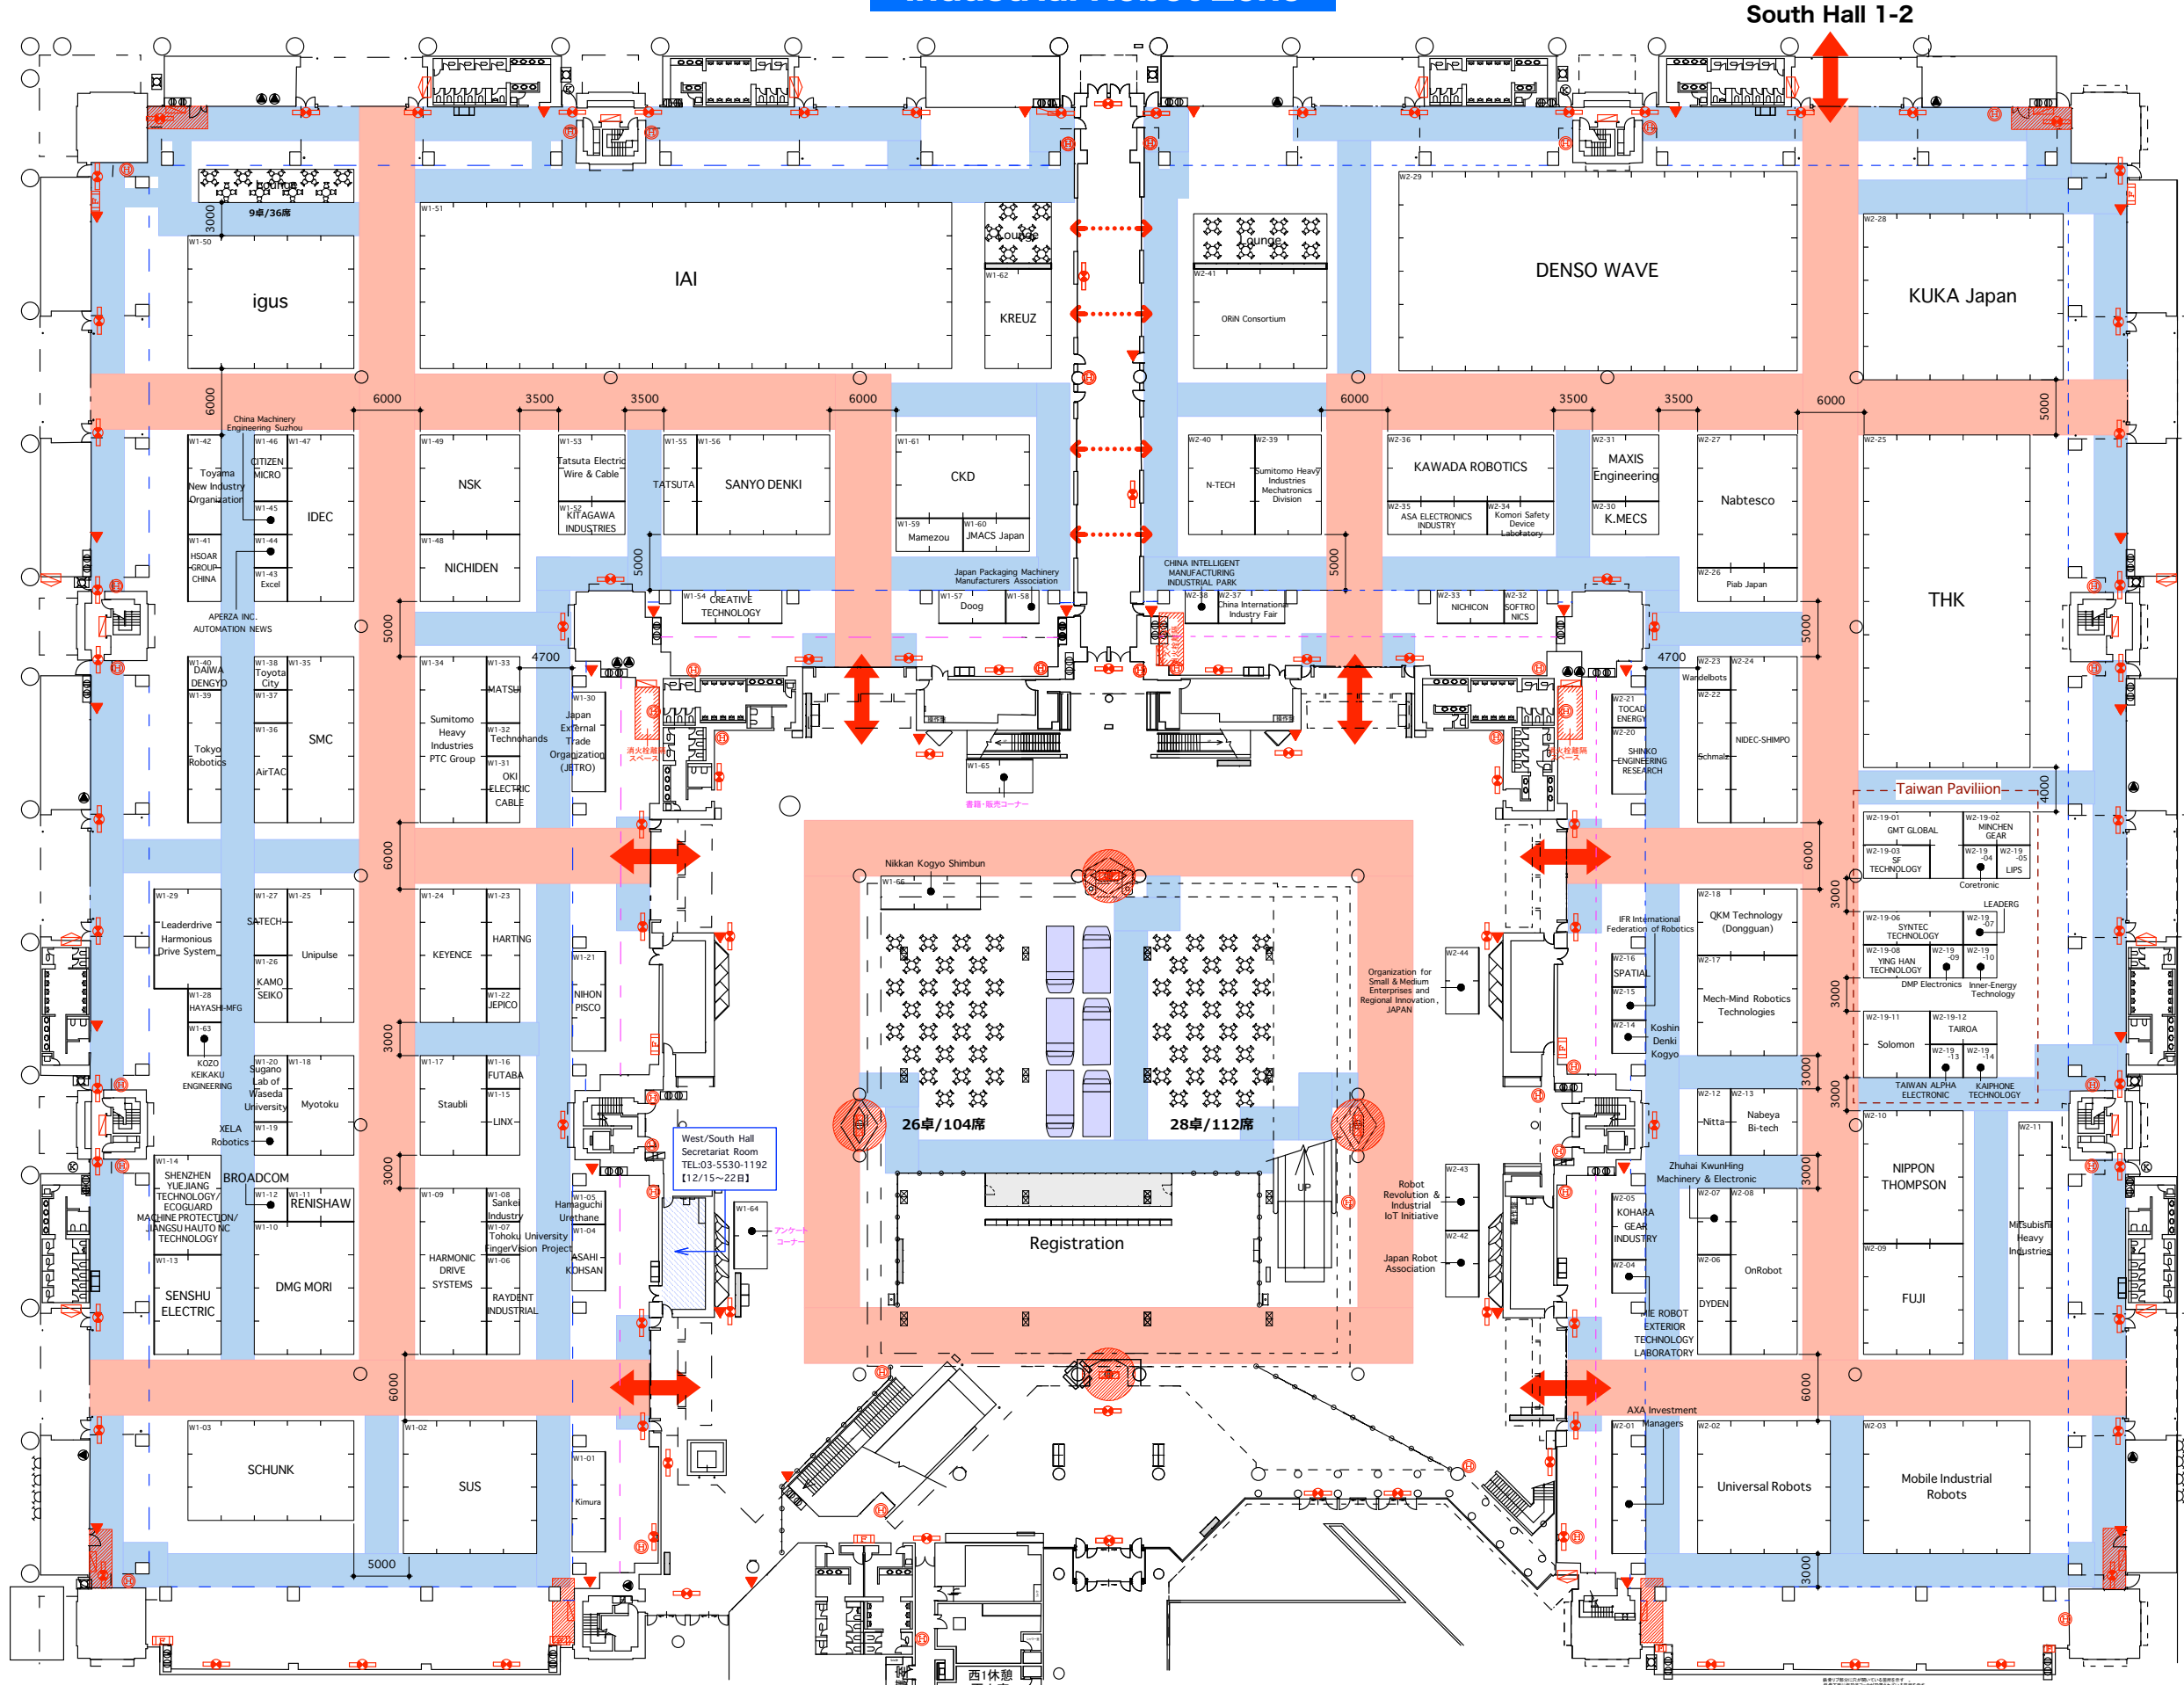

A Hall

B Hall

Robot Sler Zone

Industrial Robot Zone

Aomi Hall Secretariat Room  
TEL:03-3599-3182  
[12/15~22日]

Industrial Robot Zone

Venue : Tokyo Big Sight ,West Hall 3-4

Date : December.18(Wed.)~December.21 (Sat.),2019

## Parts Feeder Exhibition 2019

2019.11.28現在

S=1:600(A3)

全体平面図 英語

Robot Simulation & Vision System

Industrial Robot Zone

Parts Feeder Exhibition

South Hall 3-4