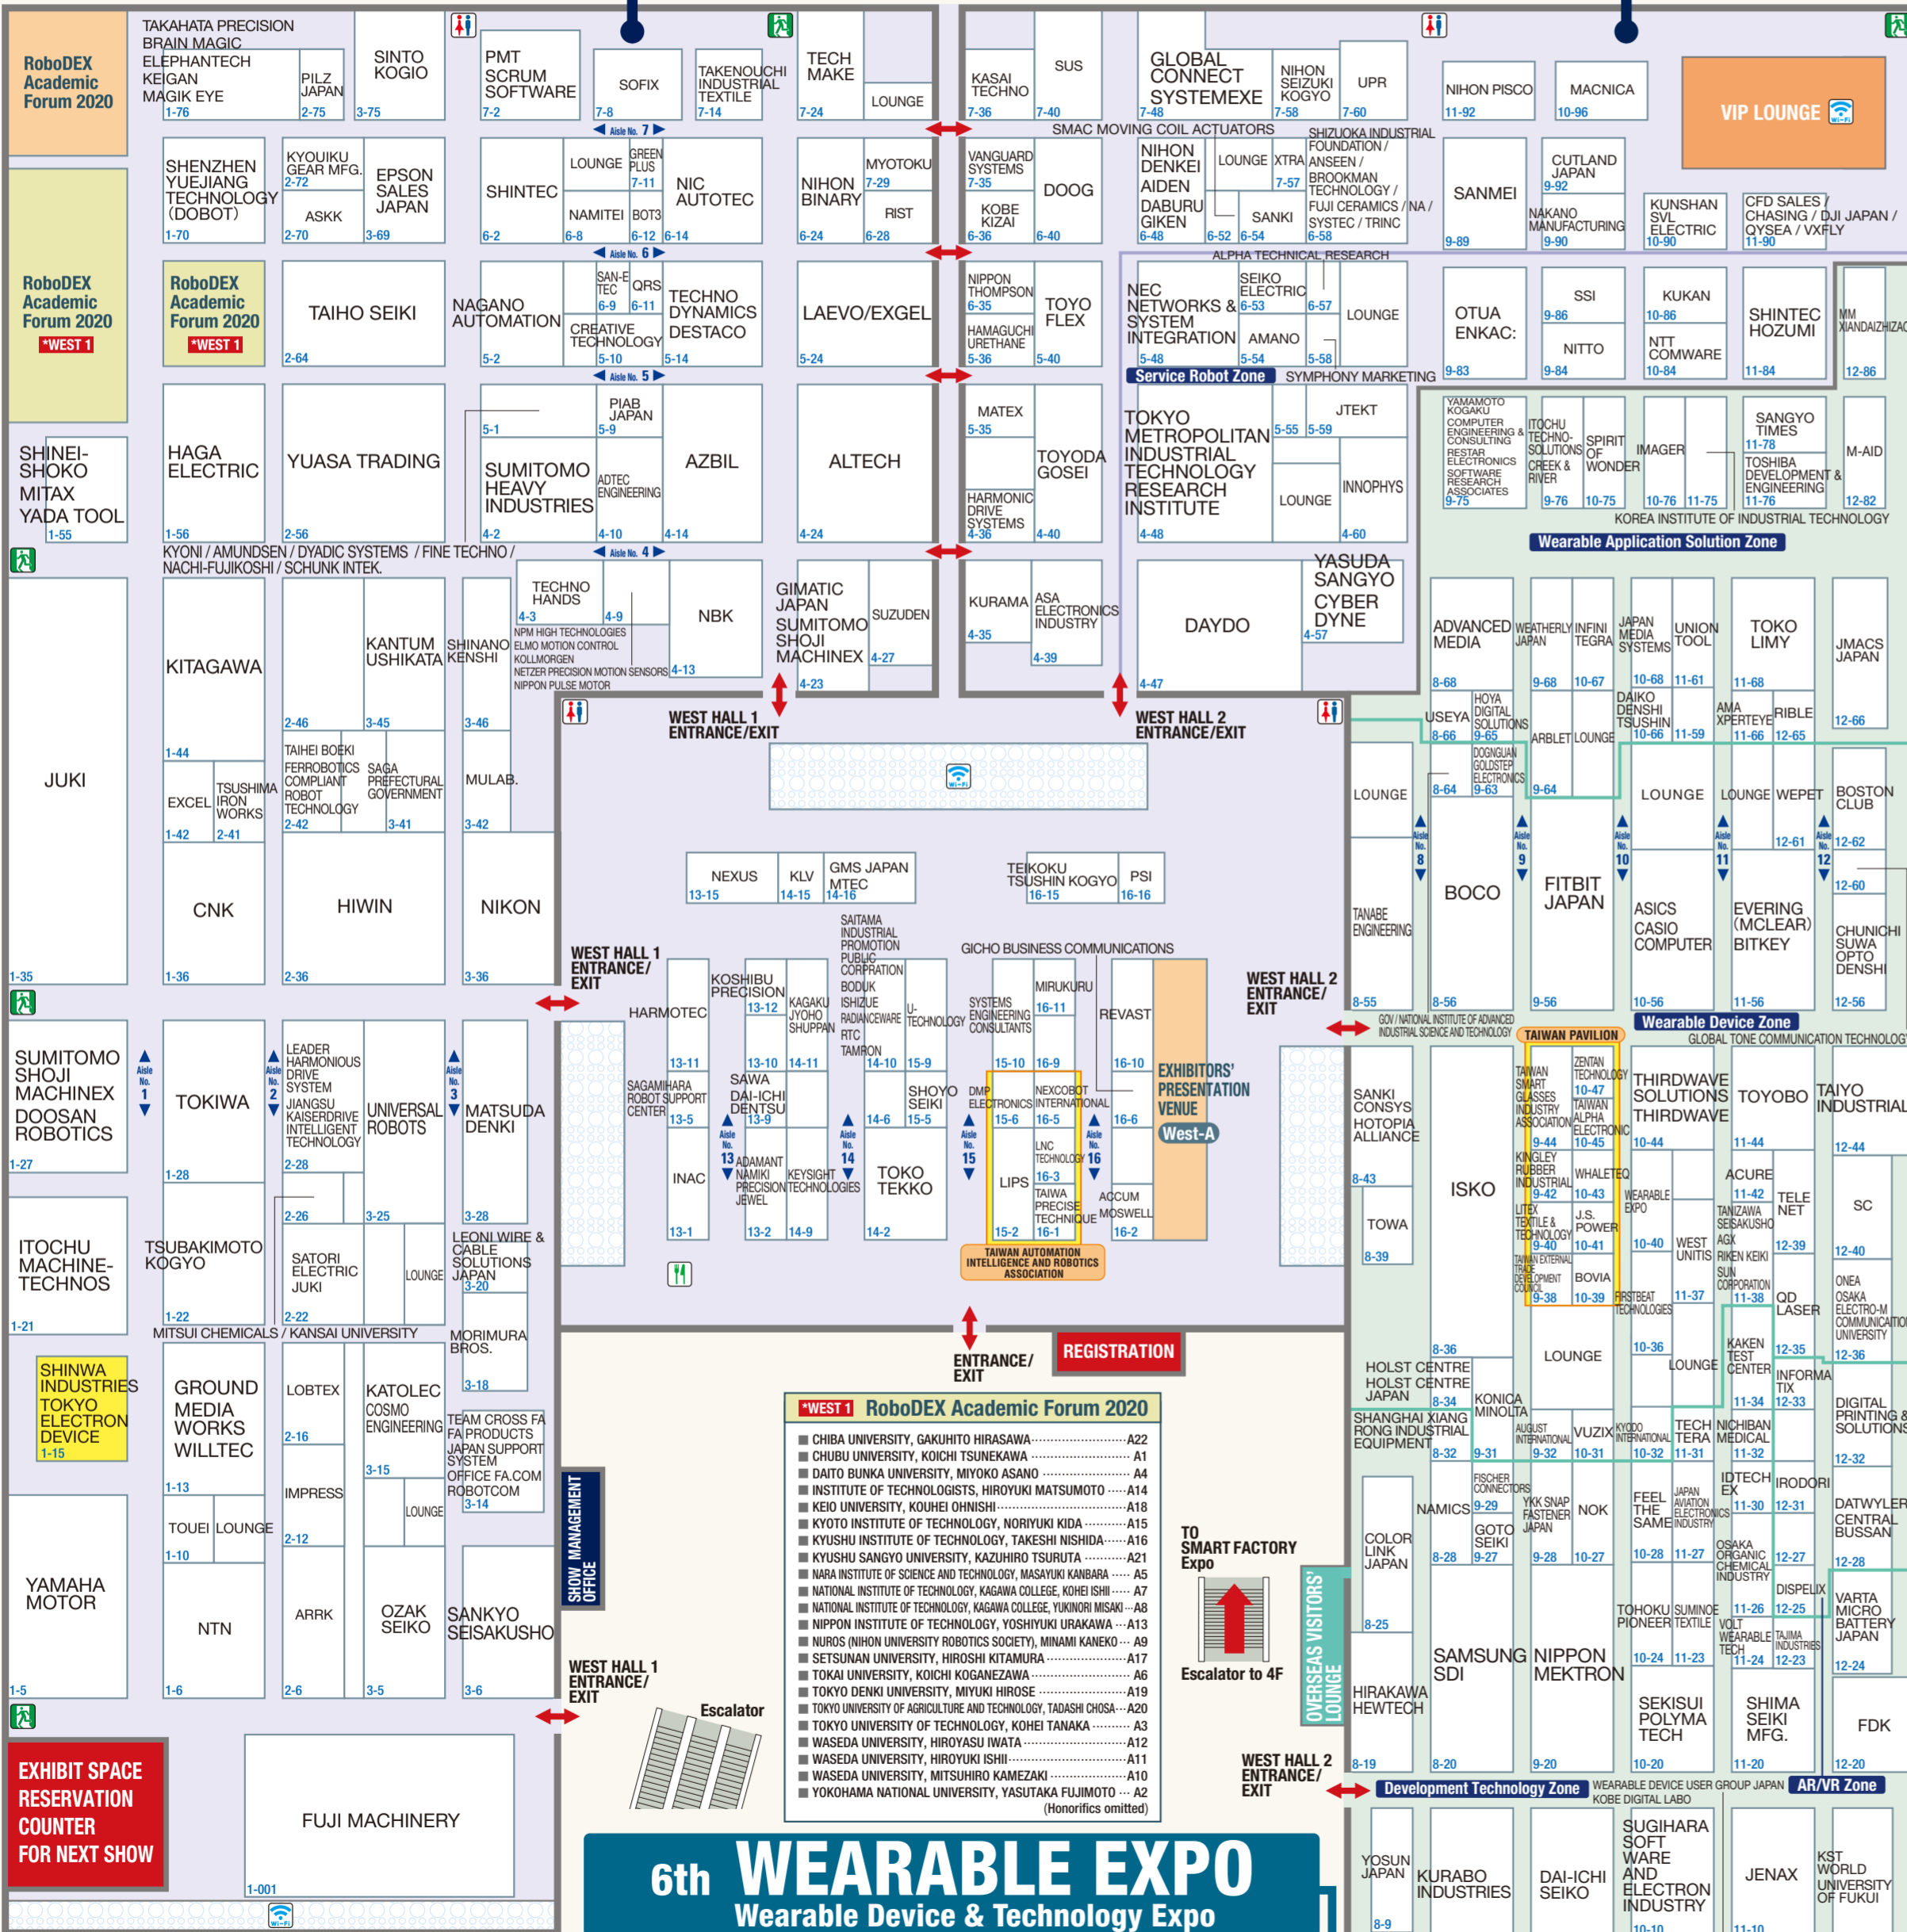

6th WEARABLE EXPO
4th RoboDEX - Robot Development & Application EXPO
4th SMART FACTORY Expo

FLOOR MAP

Dates Feb. 12 [Wed] - 14 [Fri], 2020 10:00 - 18:00
(10:00 - 17:00 on Feb. 14[Fri])
Venue Tokyo Big Sight, Japan
Organised by Reed Exhibitions Japan Ltd.

See Reverse for the Exhibitor List

WEST HALL 1F 4th RoboDEX - Robot Development & Application EXPO