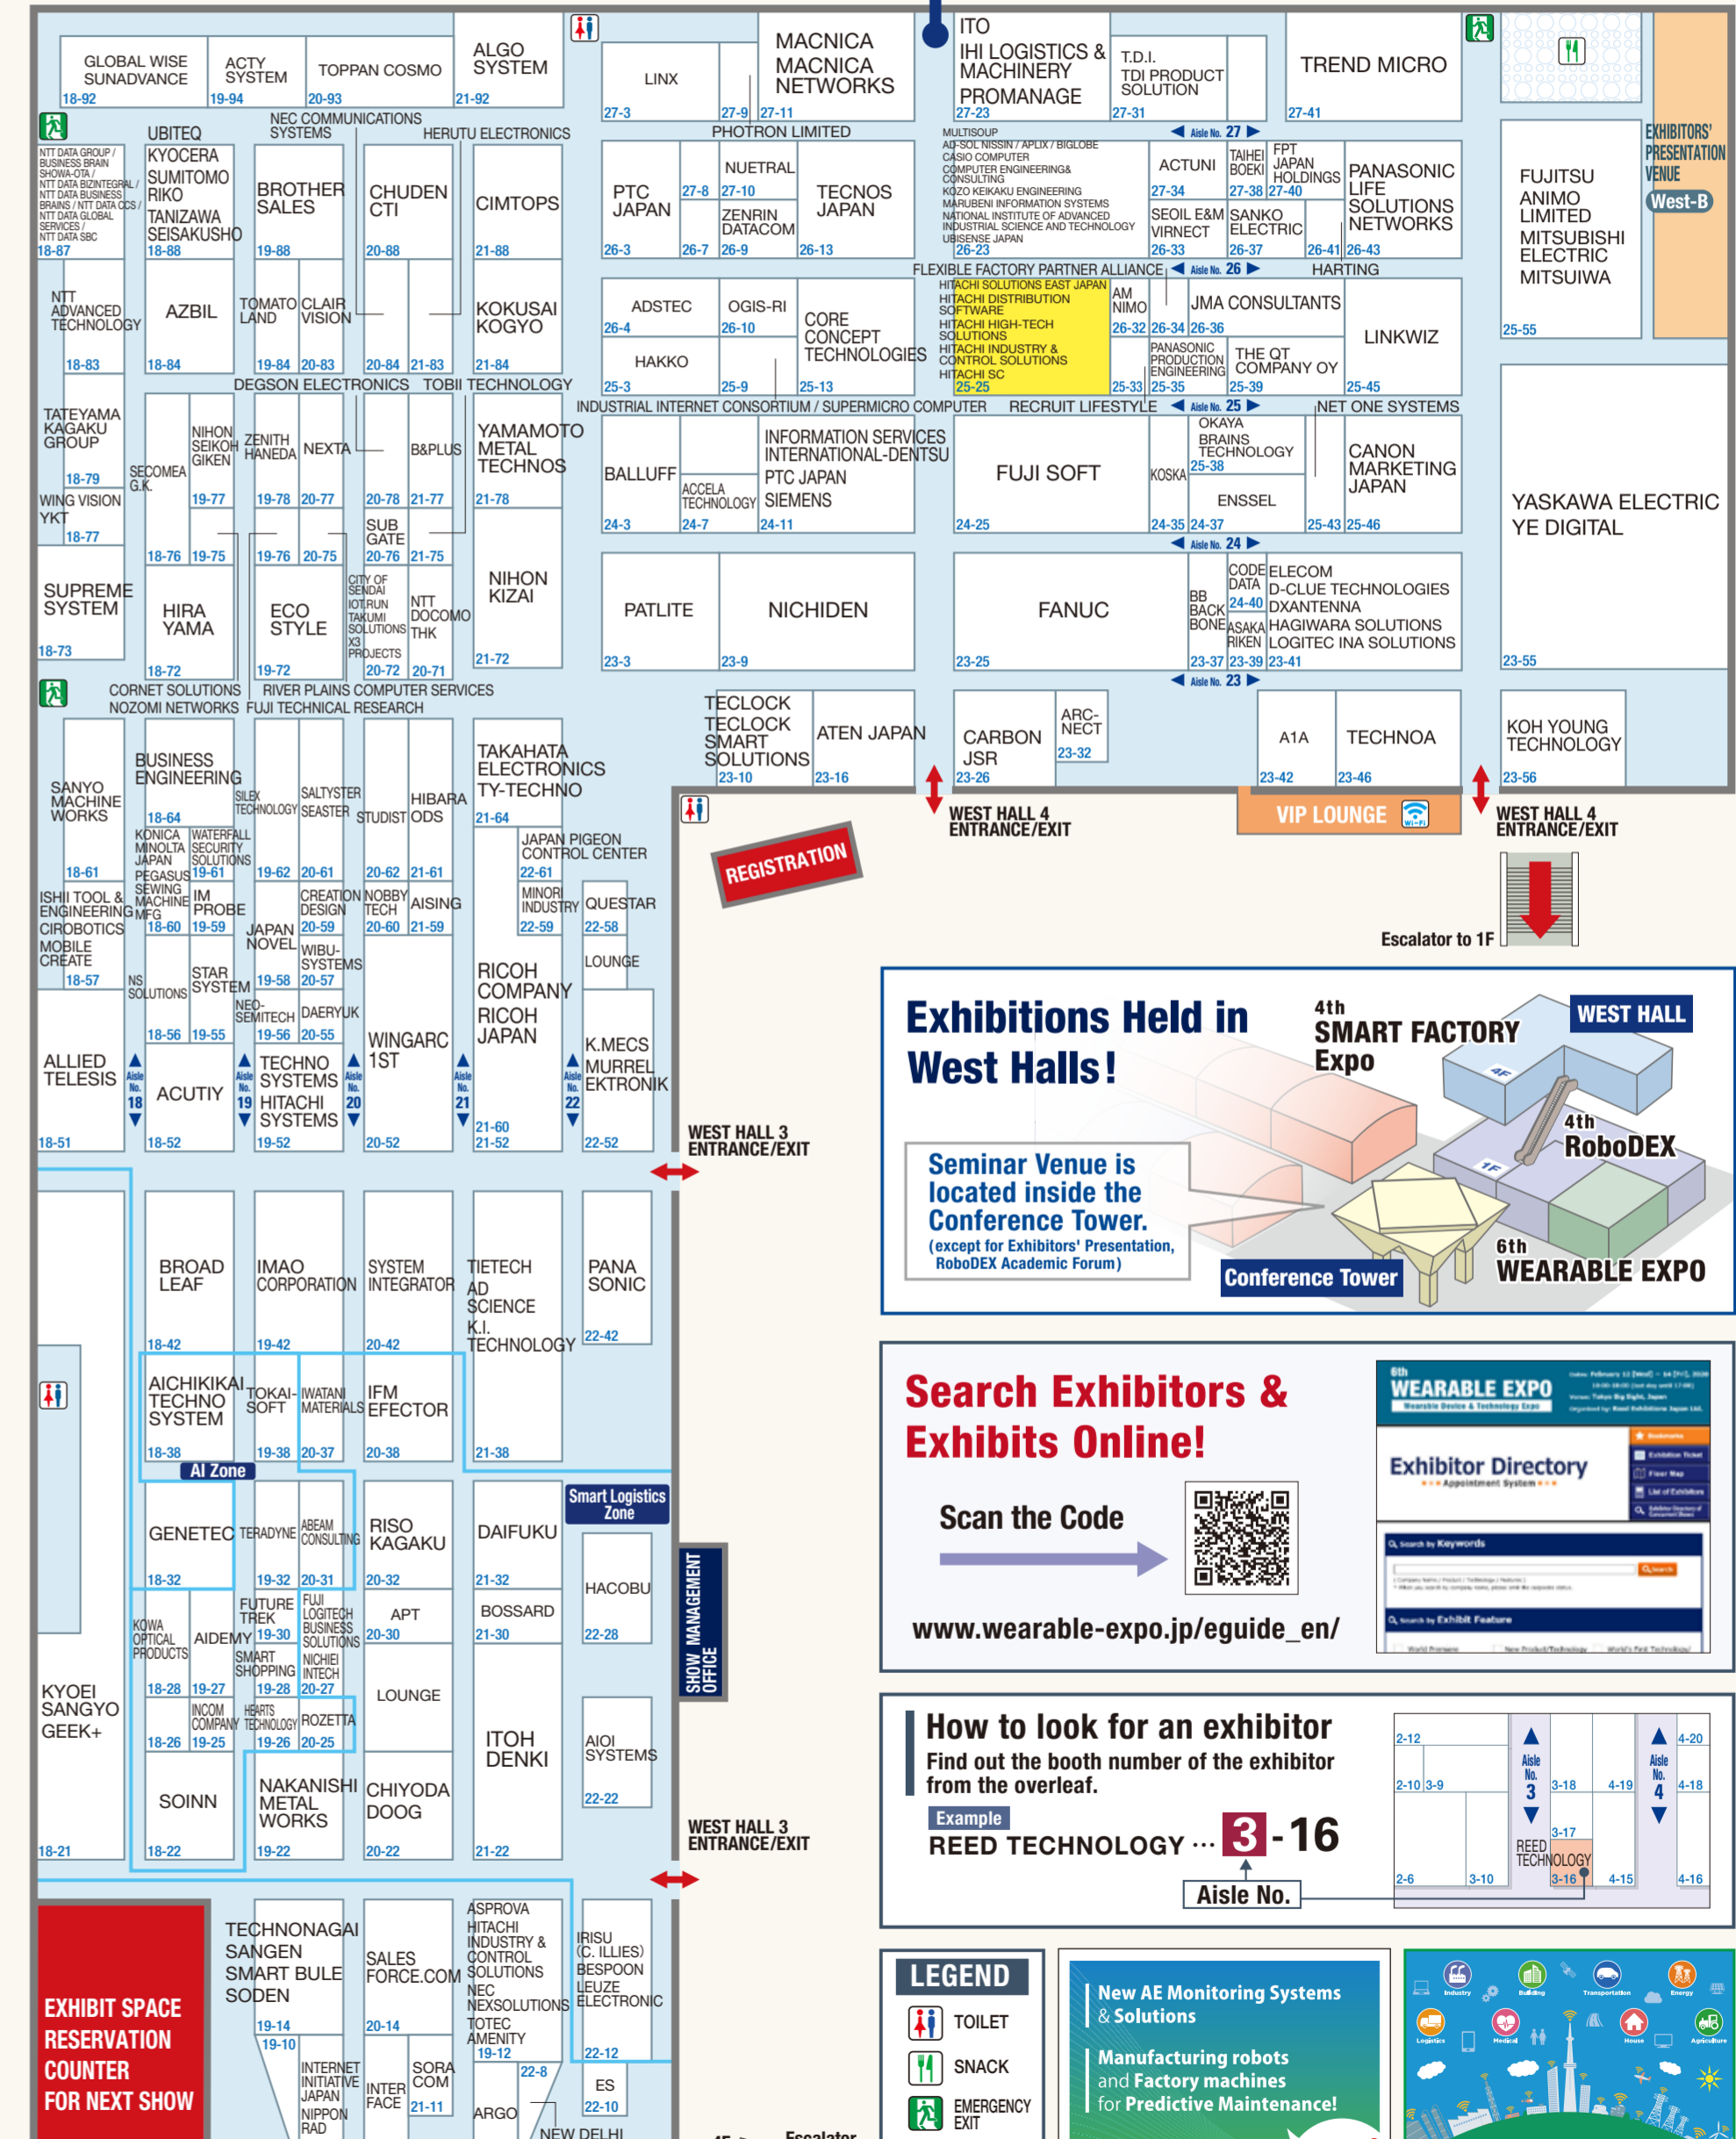

WEST HALL 4F 4th SMART FACTORY Expo

Search Exhibitors & Exhibits Online!

Scan the Code

www.wearable-expo.jp/eguide_en/

Exhibitor Directory

How to look for an exhibitor

Find out the booth number of the exhibitor from the overleaf.

Example: REED TECHNOLOGY ... 3-16

Aisle No.

LEGEND

- TOILET
- SNACK
- EMERGENCY EXIT
- WI-FI
- LOUNGE
- ADVERTISING EXHIBITOR

New AE Monitoring Systems & Solutions

Manufacturing robots and Factory machines for Predictive Maintenance!

New Products!

Connected Factory

WEST 4 HALL 25-25
Hitachi Solutions East Japan

Your admission badge is valid for all shows.